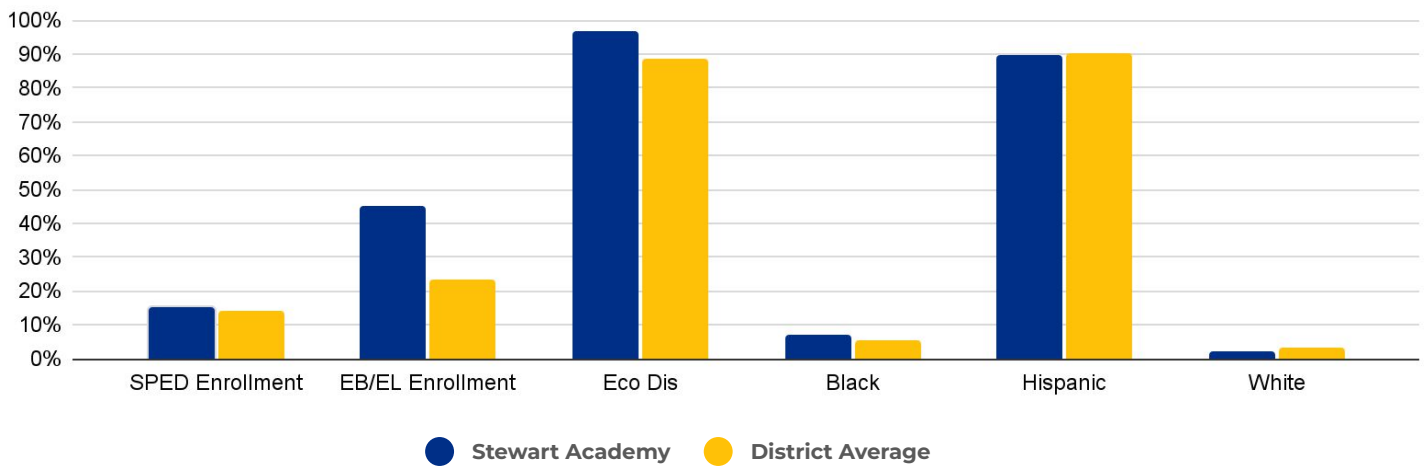

Cost Per Pupil
\$10,648

PRIMARY CRITERIA #3: 2022-23 FACILITY USE

Functional Capacity
683

Facility Usage
82%

Stewart Academy

DEMOGRAPHICS

2022 ACADEMIC PERFORMANCE

2022-23 CHOICE IN / CHOICE OUT

BRIEF CRITERIA ANALYSIS

Democracy Prep at Stewart is one of a handful of schools in SAISD that continues to grow its enrollment, despite the demographic challenges of the district. Democracy Prep also attracts a significant number of its students from East San Antonio.