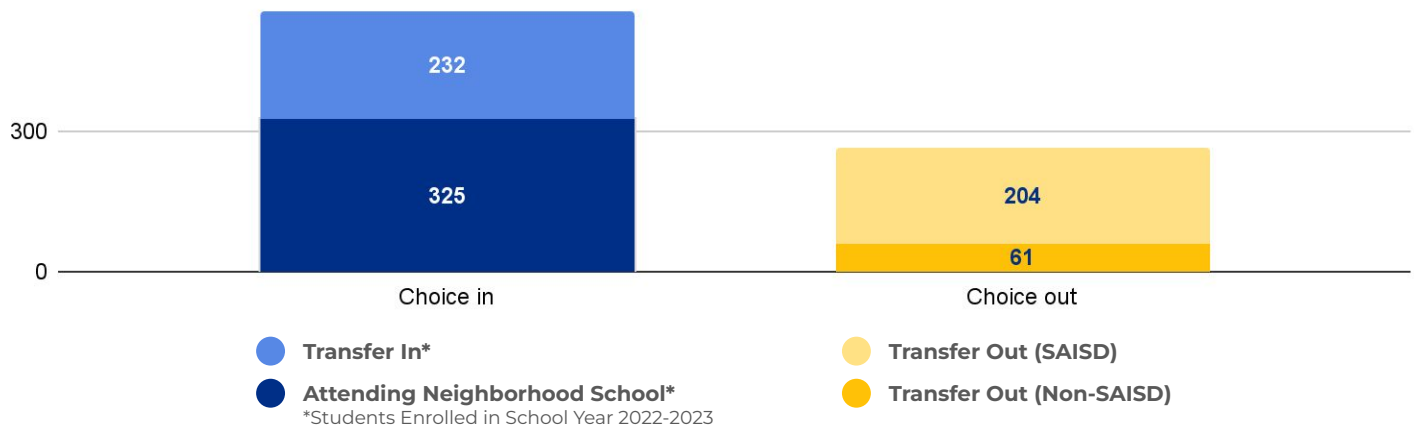

Cost Per Pupil
\$10,648

PRIMARY CRITERIA #3: 2022-23 FACILITY USE

Functional Capacity
683

Facility Usage
82%

Stewart Academy

DEMOGRAPHICS

2022 ACADEMIC PERFORMANCE

2022-23 CHOICE IN / CHOICE OUT