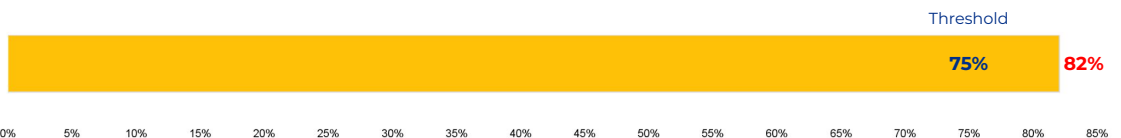

Stewart Academy

SCHOOL OVERVIEW

Location:	1950 Rigsby Ave San Antonio, TX 78210
Grades:	PK-8
Enrollment:	557
Poverty Index:63	32%
Trustee/SMD:	Ozuna - District 3
HS Feeder Pattern:	Sam Houston
Recommendation:	<ul style="list-style-type: none"> No rightsizing-related actions make a significant impact on this school.

PRIMARY CRITERIA #1: 2022-23 ENROLLMENT

2023 Enrollment
557

Campus Type
Academy

Enrollment Threshold
500

	2018	2019	2020	2021	2022	2023
Total Enrollment:	448	350	420	469	543	557

PRIMARY CRITERIA #2: FACILITY COST PER PUPIL

Cost Per Pupil
\$10,648

PRIMARY CRITERIA #3: 2022-23 FACILITY USE

Functional Capacity
683

Facility Usage
82%

Stewart Academy

DEMOGRAPHICS

2022 ACADEMIC PERFORMANCE

2022-23 CHOICE IN / CHOICE OUT