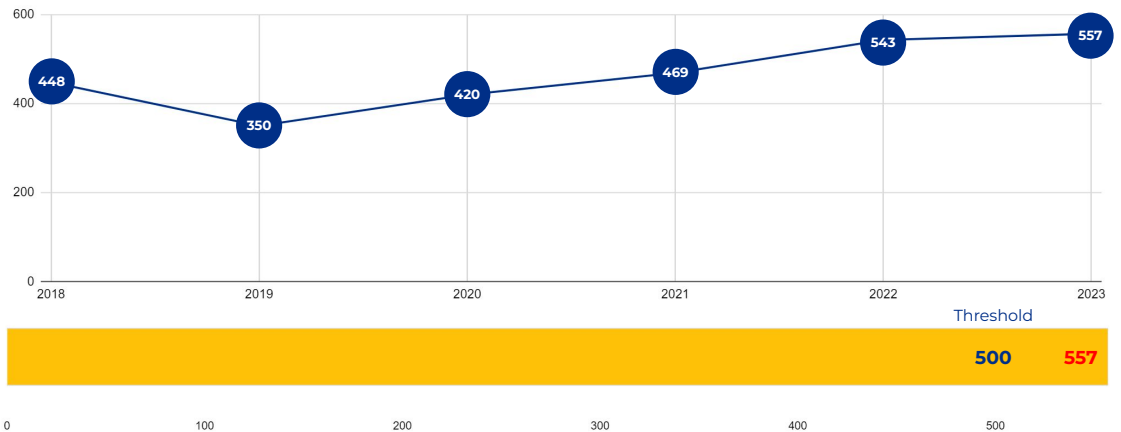

Stewart Academy

SCHOOL OVERVIEW

Location:	1950 Rigsby Ave San Antonio, TX 78210
Grades:	PK-8
Enrollment:	557
Poverty Index:63	32%
Trustee/SMD:	Ozuna - District 3
HS Feeder Pattern:	Sam Houston
Recommendation:	<ul style="list-style-type: none"> No rightsizing-related actions make a significant impact on this school.

PRIMARY CRITERIA #1: 2022-23 ENROLLMENT

2023 Enrollment
557

Campus Type
Academy

Enrollment Threshold
500

	2018	2019	2020	2021	2022	2023
Total Enrollment:	448	350	420	469	543	557

PRIMARY CRITERIA #2: FACILITY COST PER PUPIL

Cost Per Pupil
\$10,648

PRIMARY CRITERIA #3: 2022-23 FACILITY USE

Functional Capacity
683

Facility Usage
82%

Stewart Academy

DEMOGRAPHICS

2022 ACADEMIC PERFORMANCE

2022-23 CHOICE IN / CHOICE OUT