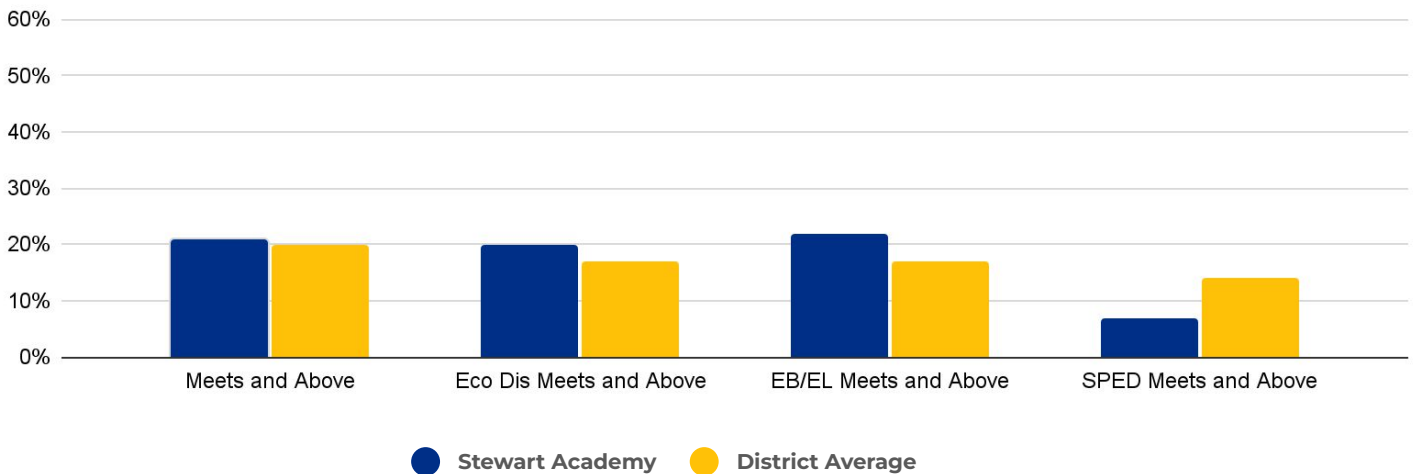

Cost Per Pupil
\$10,648

PRIMARY CRITERIA #3: 2022-23 FACILITY USE

Functional Capacity
683

Facility Usage
82%

Stewart Academy

DEMOGRAPHICS

2022 ACADEMIC PERFORMANCE

2022-23 CHOICE IN / CHOICE OUT

BRIEF CRITERIA ANALYSIS

Democracy Prep at Stewart is one of a handful of schools in SAISD that continues to grow its enrollment, despite the demographic challenges of the district. Democracy Prep also attracts a significant number of its students from East San Antonio.